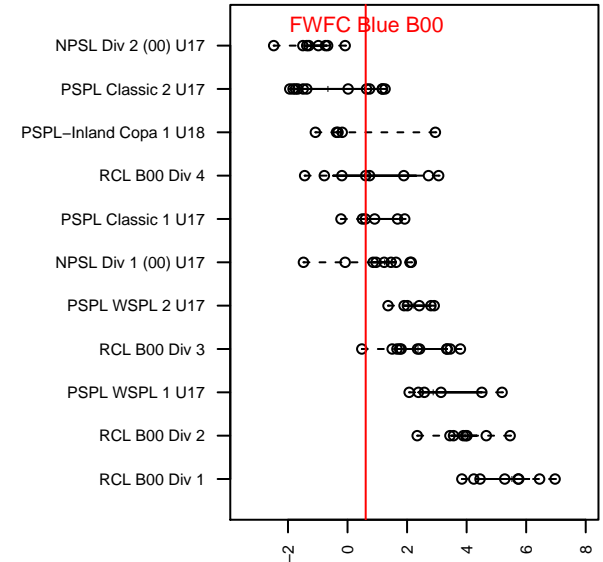

**attack and defense rating
relative to others at age
and all opponents in last 13 months**