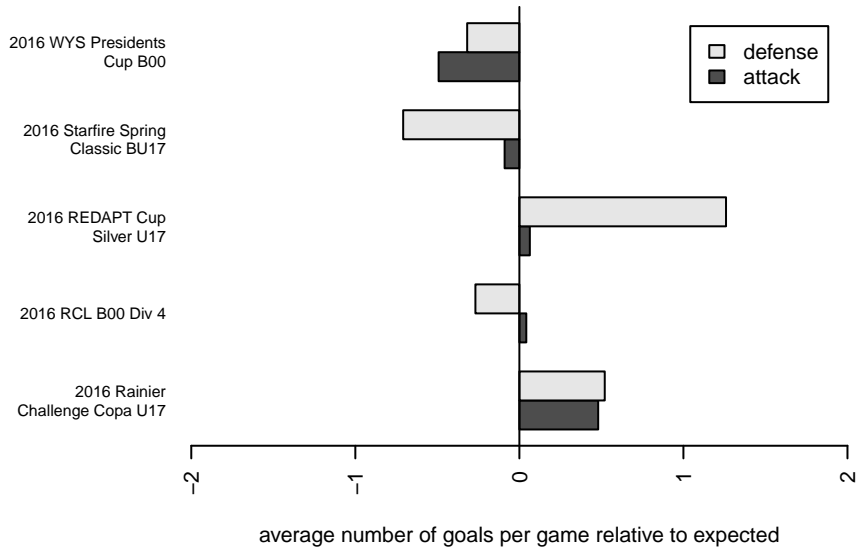

Performance relative to 13 month average