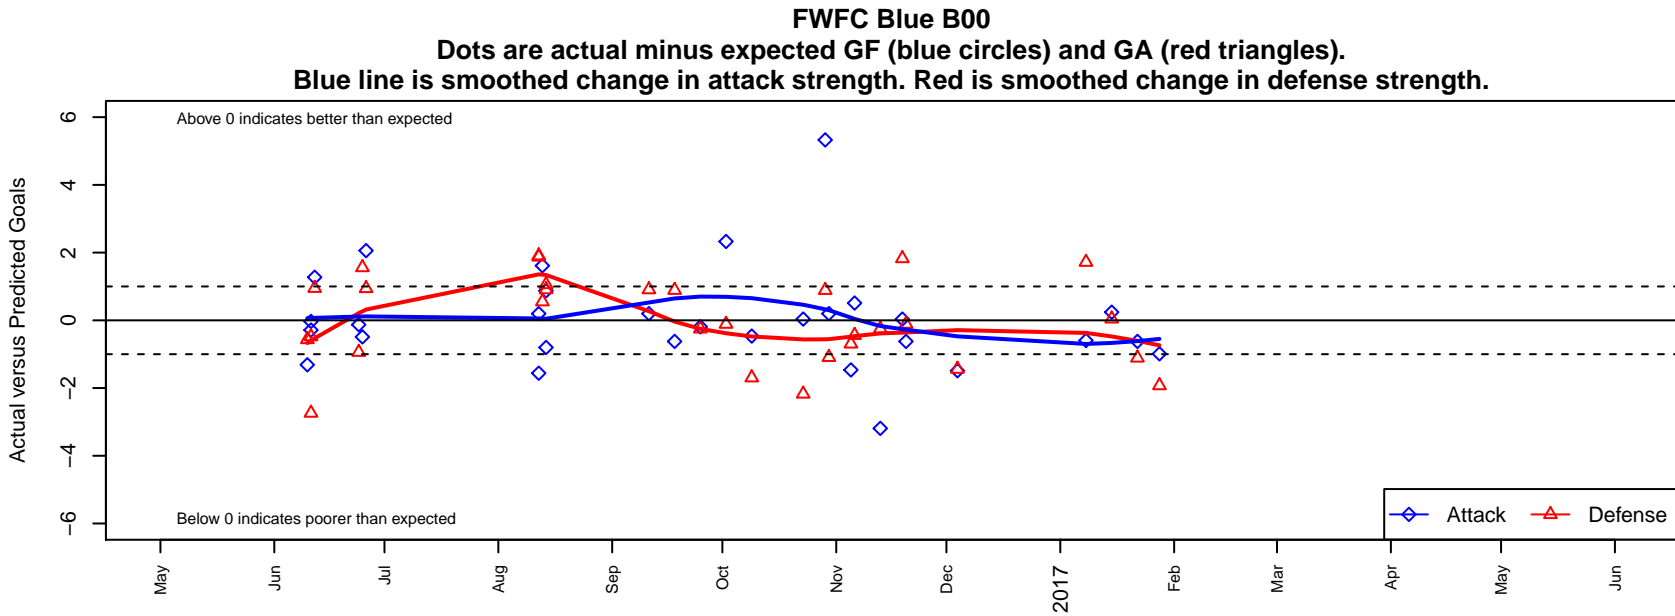

**attack and defense variance (black dot)
relative to other teams
and top 10 in region**

**attack and defense rating
relative to others at age
and all opponents in last 13 months**

FWFC Blue B00

Federal Way FC
Federal Way, WA
B00 total strength=1351
attack=8.76 defense=5.22
fall league = RCL B00 Div 4

alt names used:
FWFC B00 Blue
FWFC B00 Blue (A)
FEDERAL WAY FC FWFC B00 BLUE (WA)
FWFC B00 Blue
FWFC B00 Blue (A)

Venues played:
2016 Starfire Spring Classic BU17
2016 Rainier Challenge Copa U17
2016 REDAPT Cup Silver U17
2016 RCL B00 Div 4
2016 WYS Presidents Cup B00